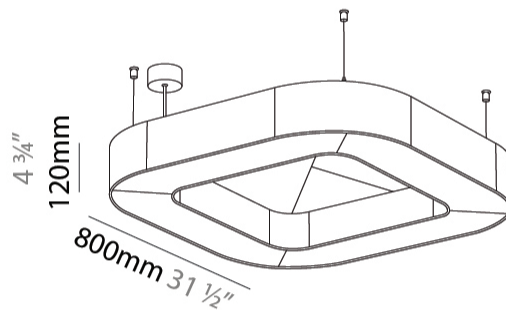

GENERAL

Series: Quantum Acoustic
Brand: Prolicht
Division: Architectural
Mounting Type: Suspension
Mounting Location: Ceiling
Subcategory: Acoustic

PHYSICAL

Shape: Round
Length (mm): 800
Length (in): 31 ½
Width (mm): 800
Width (in): 31 ½
Height (mm): 120
Height (in): 4 ¾
Light Distribution: Direct
Diffuser: [PMMA - Opal / Micro-Prism](#)
Fixture Finish: [SSR / BKV / CWI / CRY / HAB / UFT / ITA / RUA / FTG / MYG / LOD / PUS / FRO / FUP / KIA / POP / BLS / SPG / MEY / GOH / GUM / CHC / COM / ABZ / JAG / OBR / MOS / ROR](#)
Accent Finish: [ANC / ASH / BNA / BTC / BZE / CEL / EGG / EVG / FOG / FOS / FST / FUA / IRI / IRO / KHA / LIC / LIM / MER / MSN / MUS / ONX / PEA / PLU / POL / PPY / RAY / ROY / RST / STE / SWD / TAN / TAU](#)
Fixture Material: Aluminum
Cable Details: [2 000mm / 78 3/4" or 6 000mm / 236 1/4" Transparent Cable](#)

ELECTRICAL

Lamp Type: LED (Zhaga Standard)
Input Wattage (W): 118
Total Output Wattage (W): 107.3
Dimming: [Non-Dimmable](#)
Driver Included: Yes
Driver Location: Integrated
Driver Type: Constant Current - Universal
Driver Class: Class 2
Input Voltage (V): 120 - 277

LED

Color Temperature (°K): [2700 / 3000 / 3500 / 4000](#)
Max. Delivered Lumen (lm): 3319 / 3435 / 4034 / 3493
Nominal Lumen (lm): 5107 / 5285 / 6206 / 5373
CRI: >90 CRI
Lamp Life (hrs): 50000

OPTICAL

RATINGS AND CERTIFICATIONS

Certified By: CSA Certified to UL and CSA Standards
IP rating: IP20